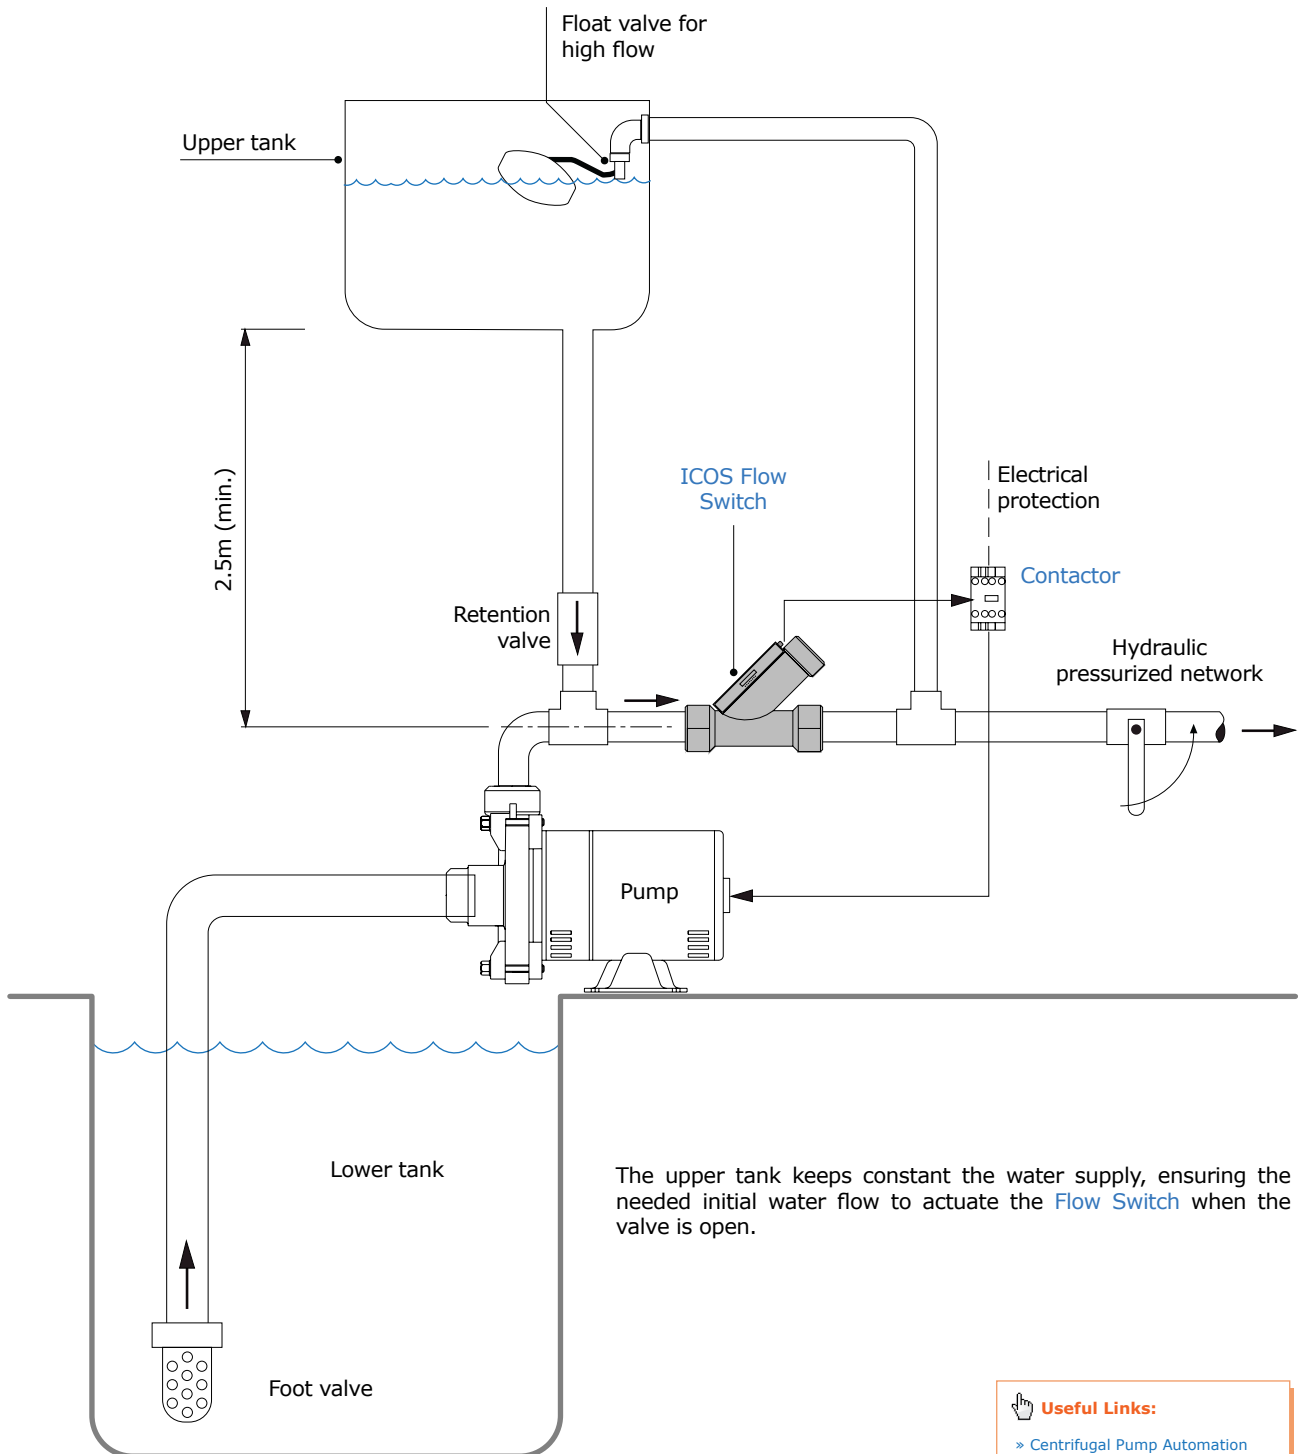

How to automate pump to suction water from lower tank to upper tank using **Flow Switches**.

Useful Links:

- » [Centrifugal Pump Automation and Protection](#)
- » [How it Works: Flow Switches](#)
- » [Increase the life of your Sensor](#)